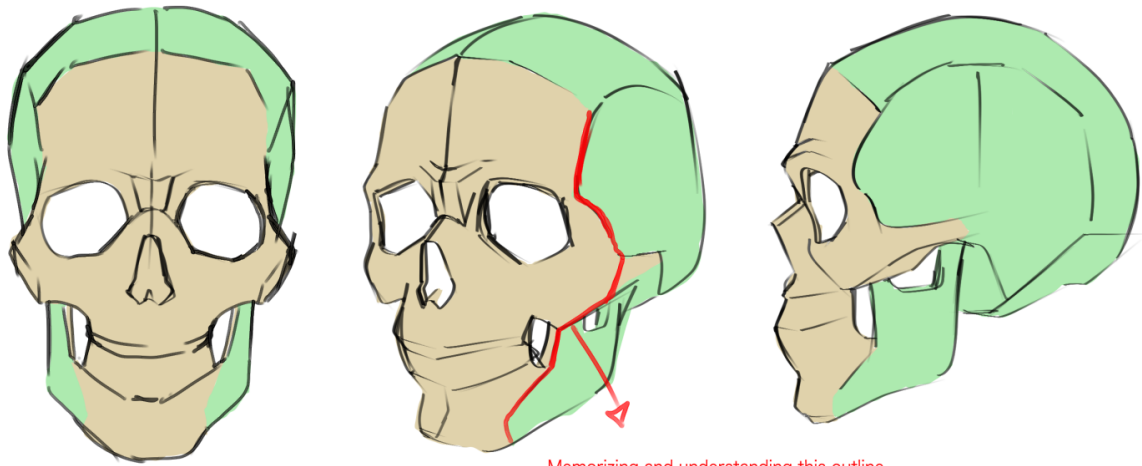

Head/Face form study (solar)

Preview:

A perfectly simplified study for the head + skull; good reference for animation

Synonyms: Simplified skull; Head animation reference; Head 3/4 view; Skull turnaround; Head turnaround

A simplified base for the head. When drawing the base circle, the excess parts on the sides are removed because the sides of the head are not perfectly round.

The [skull](#) simplified mostly focusing on the form and overall shape. Separated colors to focus on the change from the front plane of the [face](#).

Memorizing and understanding this outline is incredibly helpful when figuring out the volume and placement of features!

Applying [facial features](#).

Revision #2

Created 2026-02-02 03:01:36 UTC by Solaramv