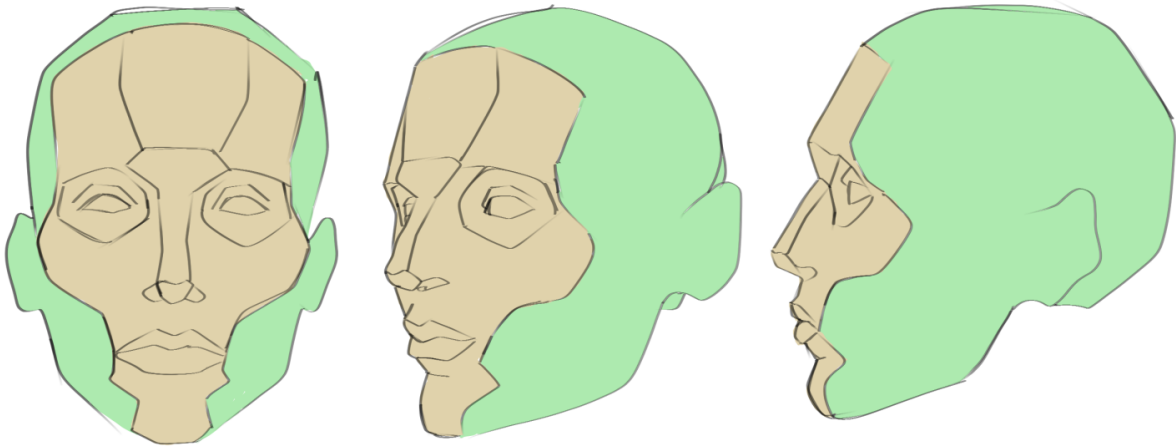

Head/Face form study (solar)

Preview:

A perfectly simplified study for the head + skull; good reference for animation

Synonyms: Simplified skull; Head animation reference; Head 3/4 view; Skull turnaround; Head turnaround

A simplified base for the head. When drawing the base circle, the excess parts on the sides are removed because the sides of the head are not perfectly round.

The [skull](#) simplified mostly focusing on the form and overall shape. Separated colors to focus on the change from the front plane of the [face](#).

Memorizing and understanding this outline is incredibly helpful when figuring out the volume and placement of features!

Applying [facial features](#).

Revision #2

Created 2026-02-02 03:01:36 UTC by Solaramv