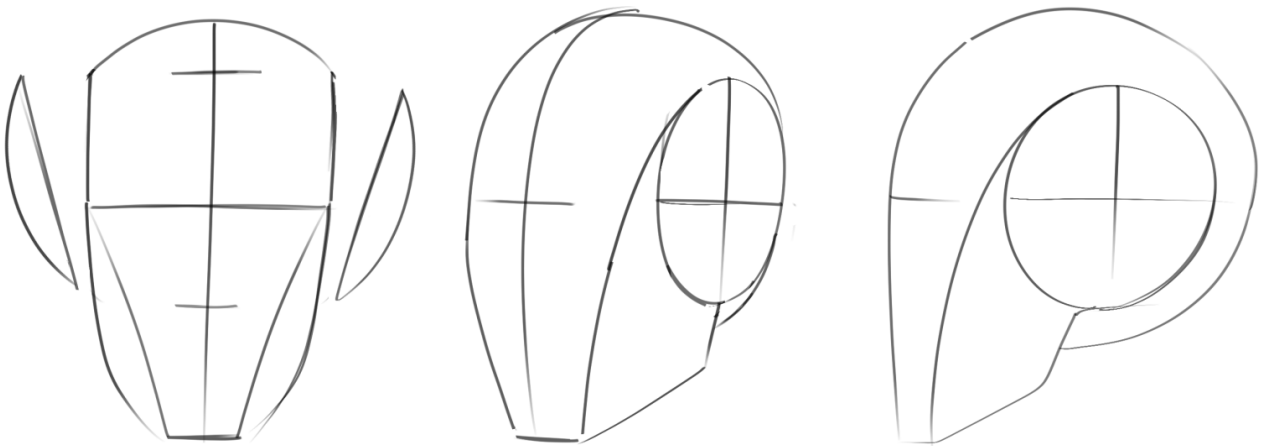

Head/Face form study (solar)

Preview:

A perfectly simplified study for the head + skull; good reference for animation

Synonyms: Simplified skull; Head animation reference; Head 3/4 view; Skull turnaround; Head turnaround

A simplified base for the head. When drawing the base circle, the excess parts on the sides are removed because the sides of the head are not perfectly round.

The [skull](#) simplified mostly focusing on the form and overall shape. Separated colors to focus on the change from the front plane of the [face](#).

Memorizing and understanding this outline is incredibly helpful when figuring out the volume and placement of features!

Applying [facial features](#).

Revision #2

Created 2026-02-02 03:01:36 UTC by Solaramv